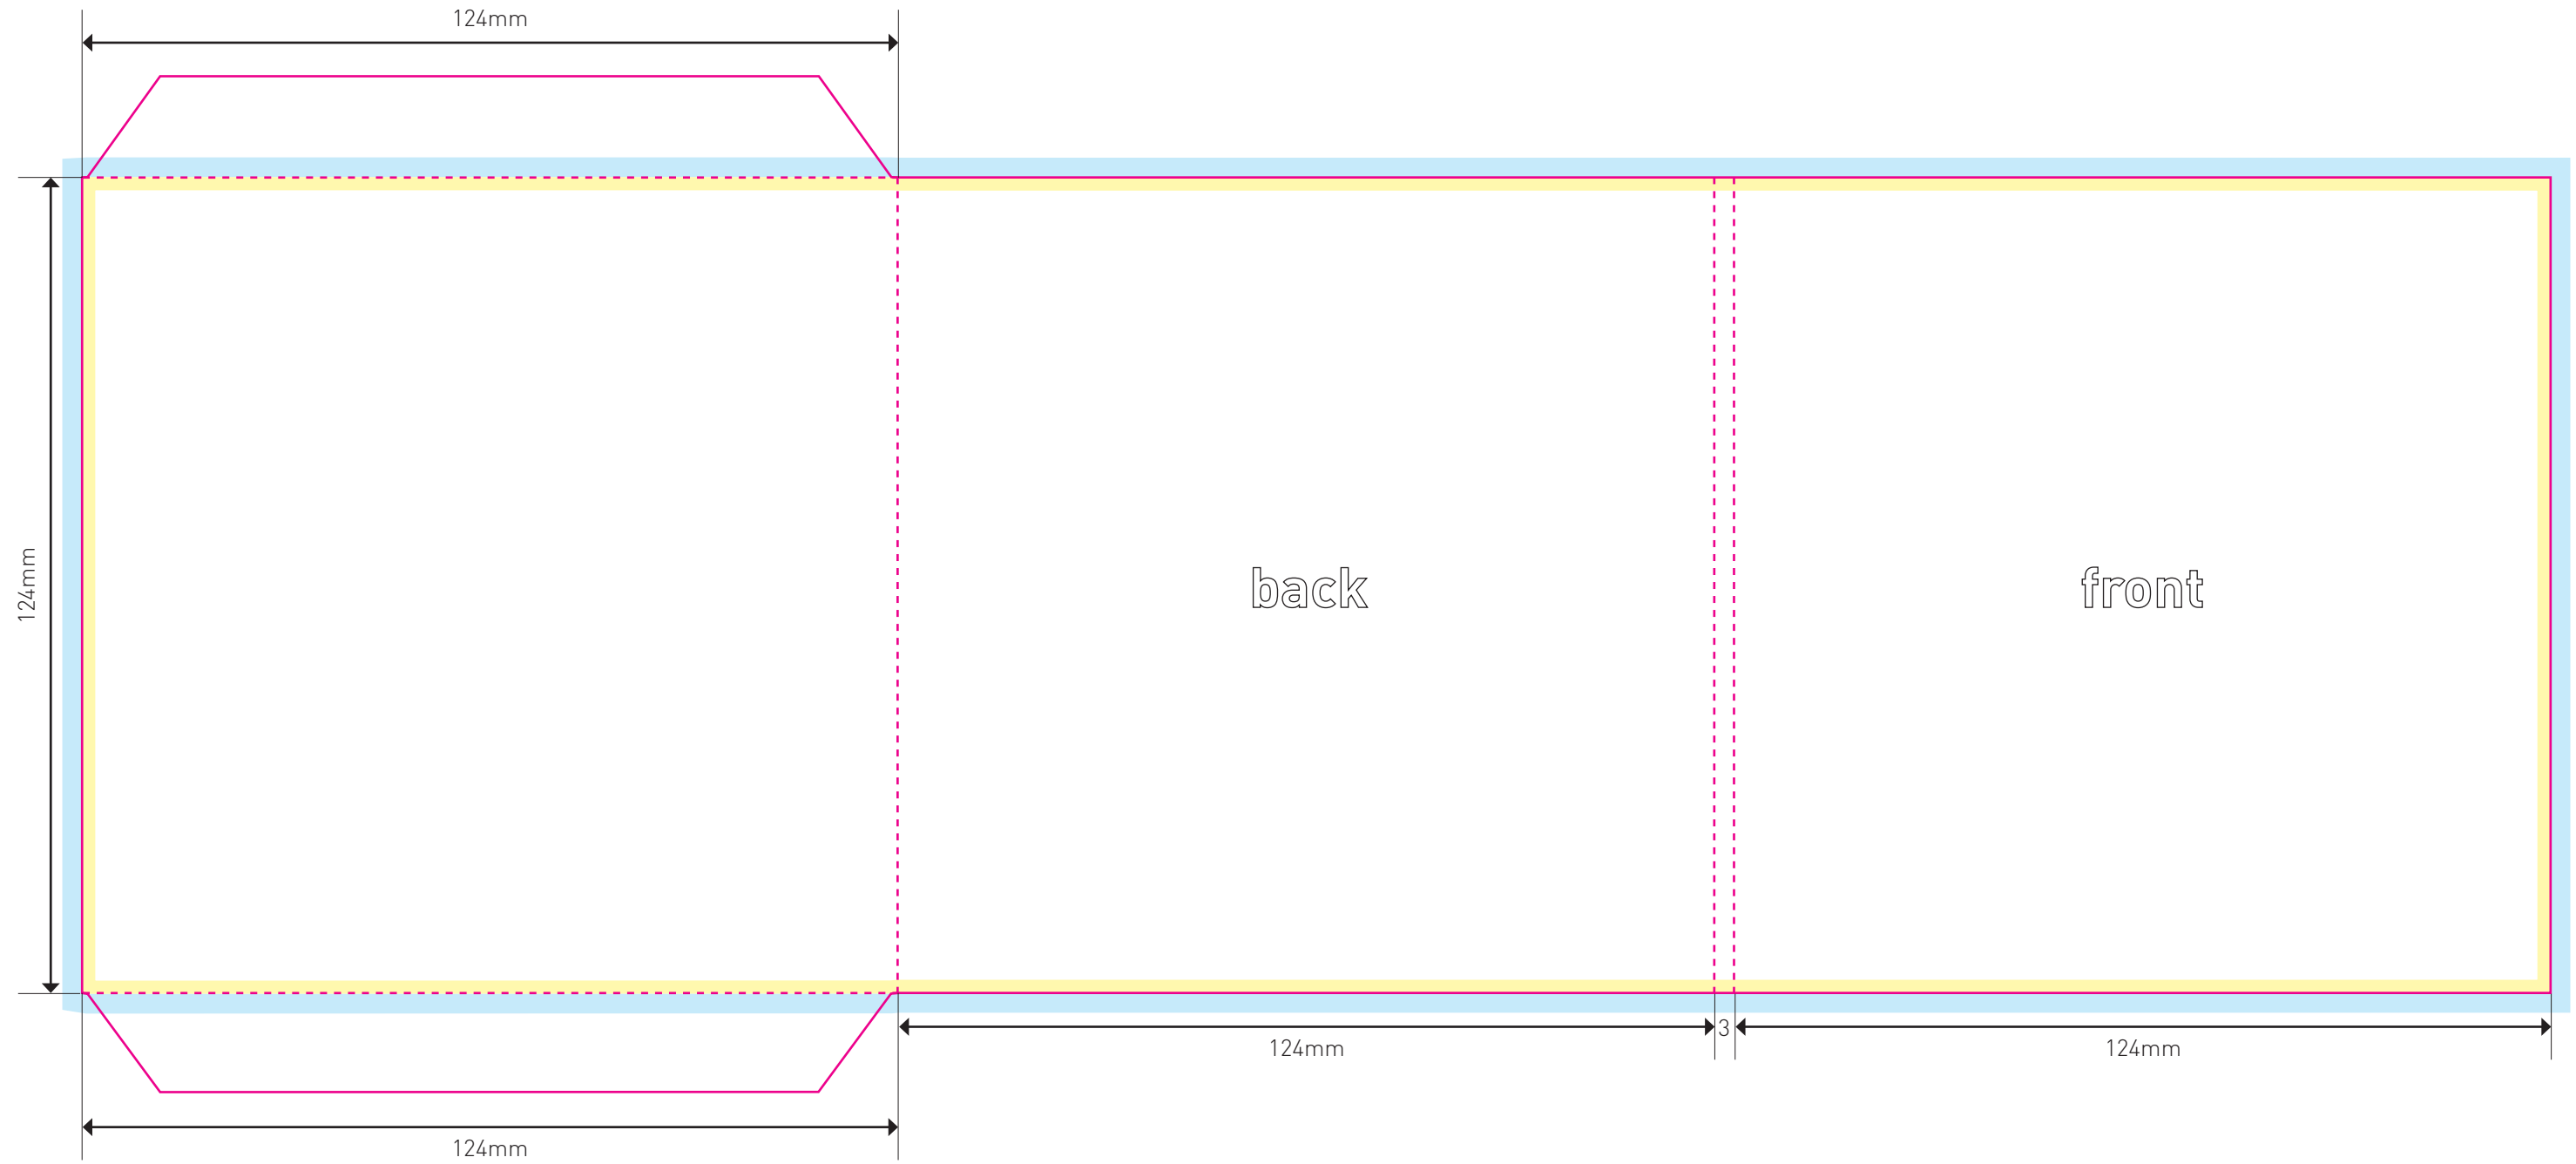

CDLP-006
CD LANCING PACK 4PP

- Cutter
- Fold
- Bleed
- Trim

CDLP-006
CD LANCING PACK 4PP-INSIDE

- Cutter
- Fold
- Bleed
- Trim