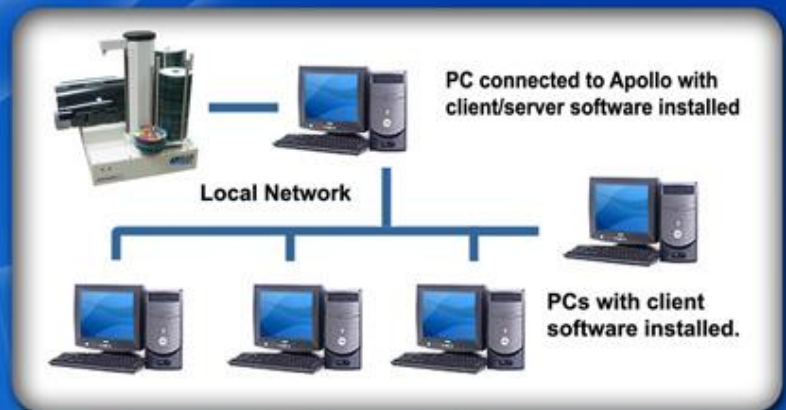

All Pro Solutions
Duplication Equipment

Apollo Series Print Stations

Apollo Fully Automated, PC-Connected Print Stations
w/ Networking Software & Inkjet or Thermal CD/DVD/BD Printers

Apollo Print Station

- ▶ PC-Connected and Networkable.
- ▶ **Up to 900 Disc Capacity** (select models).
- ▶ Automated CD/DVD and Blu-Ray Disc printing.
- ▶ Configured with either inkjet or thermal printers.
- ▶ On-Demand dynamic label creation.
- ▶ **3 year warranty** on the autoloader, industry-leading.
- ▶ Fastest loading/unloading system in the industry.
- ▶ Works 24/7 without interruption.
- ▶ **Mechanical picker** that doesn't pick up multiple discs.
- ▶ Print CD, DVD and Blu-Ray Discs effortlessly.
- ▶ Compatible with Windows XP, Vista & Windows 7.
- ▶ **Sticky media separator** option.
- ▶ Standard off-the-shelf HP cartridges. (SpeedJet printer)
- ▶ Mini & Business Card CD adapters (select models).
- ▶ Just attach to your PC, install software, and print!

Windows-Client

- ▶ Integrated Disc Label Editor allows for creation of basic or dynamic disc labels.
- ▶ Submit jobs to Server application smoothly and effortlessly.

APOLLO
SERIES

All Pro Solutions, Inc. | 1351 East Black Street | Rock Hill, SC 29730
www.allprosolutions.com | 1.803.980.4141 | sales@allprosolutions.com