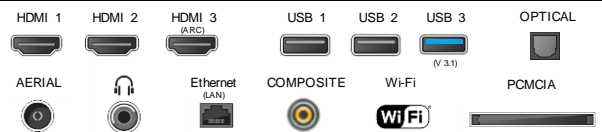

DESIGN

Stand Name	Slim Blade Stand
Stand Colour	Black
Bezel Name	Narrow Bezel
Bezel Colour	Black
Adjustable Stand	No
Integrated Cable Management	Yes

USER EXPERIENCE

Smart Platform	Linux
Hands Free Voice Search (Integrated Mic)	No
Chrome Cast Built-in (Android & iOS compatible)	No
AirPlay 2/HomeKit/Alexa compatible	No/No/No
Wifi/Bluetooth	Yes (v 802.11a/b/g/n/ac) / No
Web Browser	No
Ambient Optimisation	No
USB HDD Recording (with time shift)	Yes
Onboard Storage (expandable via USB)	No Internal Memory

AUDIO

Sound from Screen:	No
Speaker Type:	Bass Reflex Speaker
Audio Enhancements	Clear Phase / Clear Audio +
Audio Format	DTS, Doby Audio
Dolby ATMOS from TV Speaker	No
Built-in Subwoofer	No
Audio System	2ch
Audio Power Output	20W (10w + 10w)

TV SYSTEM

HDCP Version	2.3
Tuner (DVB-C, DVB-T/T2)	Yes
Number of Tuners	1 x Digital
Freesat Compatible	No
Catch up platform:	Freeview Play (UK only)
HDMI Version	3 x HDMI 2.0b

ENERGY / ECO

Energy Rating / Light Sensor	A / No
Power Consumption (Standard Operation)/ In Standby	66 W / 0.5 W
Annual power consumption**	96 kWh
Automatic Standby / Clock	Yes / Yes
Picture Off Mode	Yes

CONNECTIVITY

REMOTE CONTROL

Remote Control	Simple Remote (RMF-TX300E)
Batteries for remote	Yes (x 2 AAA)
Microphone for Voice Control	Yes
Bluetooth / IR control / Backlight	No / Yes / No

WALL MOUNT

Wall Bracket Compatible:	Yes (SULW450)
VESA Spacing	200 x 200mm

DIMENSIONS AND WEIGHT

Dimensions inc. stand (WxHxD)	Approx. 97.0 x 62.8 x 28.6 (cm)
Dimensions without stand (WxHxD)	Approx. 97.0 x 57.0 x 5.7 (cm)
Dimensions of package carton (WxHxD)	Approx. 107.0 x 69.5 x 14.1 (cm)
Weight of Package Carton (gross)	Approx. 15kg
TV Weight with stand / no stand	Approx. 10.2kg / 9.7kg
Stand Width	Approx. 54.4 (cm)
Adjustable stand?	No
Line Drawings	https://bit.ly/2QQV6eF