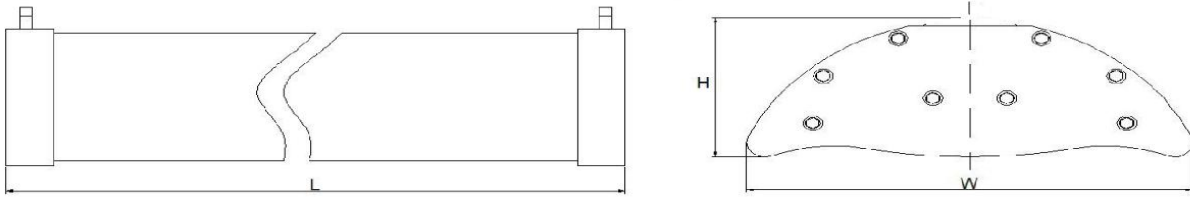

Applications

- Bus station
- Sports Halls
- Factories
- Warehouse
- Badminton court
- Exhibition Halls
- Airport
- Workshops
- Supermarket

Electrical and Technical Data

Model No	MG-HT080WE	MG-HT150WE	MG-HT200WE
Input Power	80W	150W	200W
Dimension	600mm	1200mm	1500mm
CCT	3000-6000K	3000-6000K	3000-6000K
CRI	>80	>80	>80
Power Factor	>0.9	>0.9	>0.9
IP Grade	IP65	IP65	IP65
Input Voltage	200-240VAC	200-240VAC	200-240VAC
Luminous	130lm/W	130lm/W	130lm/W
Beam Angle	120°	120°	120°
Working Temp	-30°-50°	-30°-50°	-30°-50°
Warranty	5 Years	5 Years	5 Years
Lifespan	50000H	50000H	50000H

Product Dimension&Package Details

Model	L(Norm)	W(Norm)	H(Norm)	N.W/PC	G.W/PC	Qty/CTN	Size/CTN
MG-HT080WF	600mm	175mm	75mm	3.8KG	4.5KG	2PCS/CTN	650X230X235mm
MG-HT150WF	1200mm	175mm	75mm	7.0KG	7.8KG	2PCS/CTN	1250X230X235mm
MG-HT200WF	1500mm	175mm	75mm	8.2KG	8.7KG	2PCS/CTN	1550X230X235mm