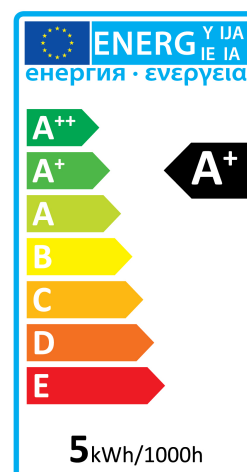

Verbatim LED Candle Frosted E14 4.5W

- E14 Socket
- 220 - 240V
- 20,000 hours Lifetime
- 85% Energy Saving
- Luminous Flux: 350 lm
- Equivalent to 31W incandescent bulb

Product Number 52602

General Data

Lamp Socket	E14
Design	Classic B E14

Electric Data

Wattage (W)	4.5
Wattage Equivalent (W)	31
Voltage (V)	220 - 240 V
Dimmable	no
Power Factor	0.40
Operating Frequency (Hz)	50-60

Geometric Data

Length (mm)	103.2
Diameter (mm)	36.5
Weight (g)	45

Photometric Data

Luminous Flux (lm)	350
CRI	≥ 80
CCT (K)	2700
Beam Angle (°)	160
Luminous Efficacy (lm/W)	77.8
Lifetime (hrs)	20,000
Switching Cycle	100,000

20/10/2017

Energy Rating

Technical Packaging
Details**Barcode**