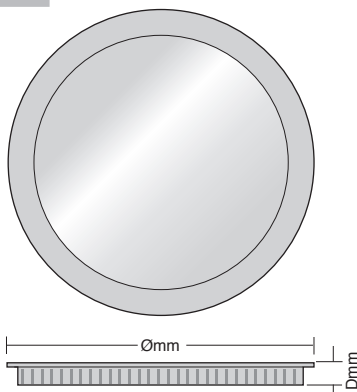

The new Economy Circular LED panels are available in a range of wattages, have a maximum lumen output of 1600lm and come with a 3 year guarantee.

## Specification

<b>Voltage:</b>	85-265V
<b>Wattage:</b>	6W -20W
<b>Colour Temp:</b>	3000K-6000K
<b>Lumen Output:</b>	470-1600lm
<b>Life Expectancy:</b>	25,000 hours
<b>Guarantee:</b>	3 year
<b>IP Rating:</b>	IP20
<b>CRI:</b>	>80
<b>Colour:</b>	RAL 9016 white
<b>Material:</b>	Aluminium, polycarbonate
<b>Working Temp:</b>	20°C - 40°C

MODEL	WATTAGE	COLOUR TEMPERATURE	LUMENS OUTPUT	DIMENSIONS (Ø x D mm)	CUT OUT (Ø mm)
SPW6W-30	6W	3000K	470lm	120 x 13mm	110mm
SPW6W-40	6W	4000K	470lm	120 x 13mm	110mm
SPW6W-60	6W	6000K	470lm	120 x 13mm	110mm
SPW12W-30	12W	3000K	930lm	170 x 13mm	160mm
SPW12W-40	12W	4000K	930lm	170 x 13mm	160mm
SPW12W-60	12W	6000K	930lm	170 x 13mm	160mm
SPW15W-30	15W	3000K	1170lm	200 x 13mm	185mm
SPW15W-40	15W	4000K	1170lm	200 x 13mm	185mm
SPW15W-60	15W	6000K	1170lm	200 x 13mm	185mm
SPW18W-30	18W	3000K	1450lm	225 x 13mm	205mm
SPW18W-40	18W	4000K	1450lm	225 x 13mm	205mm
SPW18W-60	18W	6000K	1450lm	225 x 13mm	205mm
SPW20W-30	20W	3000K	1600lm	240 x 13mm	224mm
SPW20W-40	20W	4000K	1600lm	240 x 13mm	224mm
SPW20W-60	20W	6000K	1600lm	240 x 13mm	224mm