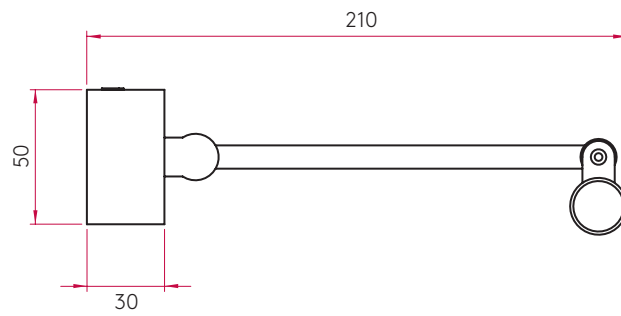

PRODUCT SPECIFICATION

GENERAL

| | | | |
|----------------------------------|-------------------------|------------------------|--|
| FINISH: | Polished Chrome | CABLE LENGTH: | Not Applicable |
| MAIN MATERIAL: | Metal - Mild Steel | GROSS WEIGHT: | 0.81 (kg) |
| DIMENSIONS: | H:50mm W:460mm D:210mm | CLASS: | CE (Class I) |
| INSTALLATION ORIENTATION: | Wall Mount - Horizontal | IP RATING: | IP20 |
| CUT OUT HOLE: | Not Applicable | BATHROOM ZONE: | Zone 3 |
| RECESS DEPTH: | Not Applicable | VOLTAGE: | Mains 230 (V) |
| FIRE RATING: | Not Applicable | PRODUCT F MARK: | Suitable for mounting on flammable materials |

LAMP

| | | | |
|-----------------------------|----------------|-----------------------------------|----------------|
| LIGHT SOURCE: | Mid-Power LED | MACADAM ELIPSE: | 3-Step |
| MAXIMUM WATTAGE: | 5W | UGR: | To Be Advised |
| MAXIMUM LAMP LENGTH: | Not Applicable | BEAM ANGLE: | Not Applicable |
| LAMP INCLUDED? | Yes (Integral) | TILT ADJUSTMENT ANGLE: | 90 (Degrees) |
| LUMINOUS FLUX: | 431.1 (lm) | ROTATION ADJUSTMENT ANGLE: | Not Applicable |
| COLOUR TEMP: | 2700 (K) | AVERAGE LIFESPAN: | 30,000 |
| CRI: | 70 | L70: | To Be Advised |
| R9: | -0.8 | | |

ADDITIONAL INFORMATION

BOX QUANTITY X 12

PRODUCT ELEVATIONS

LUX DISTRIBUTION DIAGRAM

ADDITIONAL INFORMATION

All products tested were mounted 2m from the floor and adjustable heads set perpendicular to the ground. Results were obtained using a handheld lumen meter, measurements given are in Lux.

Please note: Graphical representation of the product is not to scale.