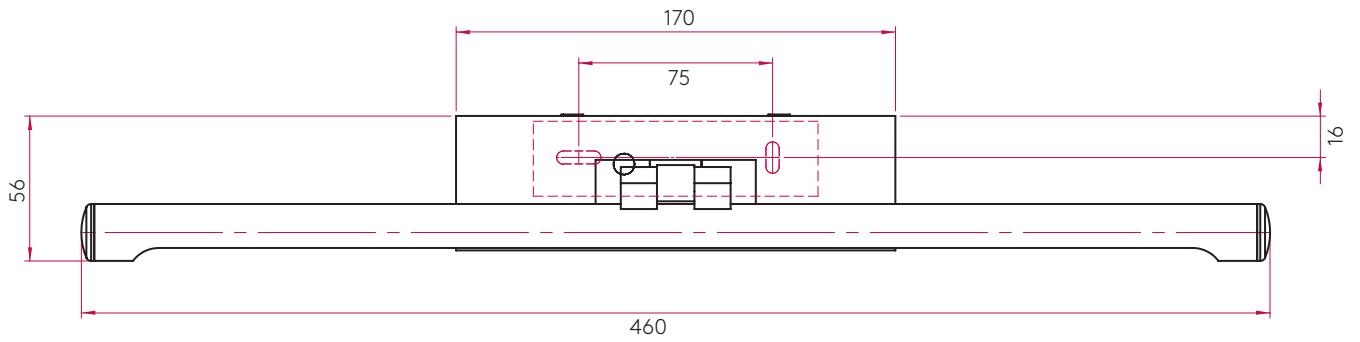

PRODUCT SPECIFICATION

GENERAL

| | | | |
|----------------------------------|-------------------------|------------------------|--|
| FINISH: | Polished Chrome | CABLE LENGTH: | Not Applicable |
| MAIN MATERIAL: | Metal - Mild Steel | GROSS WEIGHT: | 0.81 (kg) |
| DIMENSIONS: | H:50mm W:460mm D:210mm | CLASS: | CE (Class I) |
| INSTALLATION ORIENTATION: | Wall Mount - Horizontal | IP RATING: | IP20 |
| CUT OUT HOLE: | Not Applicable | BATHROOM ZONE: | Zone 3 |
| RECESS DEPTH: | Not Applicable | VOLTAGE: | Mains 230 (V) |
| FIRE RATING: | Not Applicable | PRODUCT F MARK: | Suitable for mounting on flammable materials |

LAMP

| | | | |
|-----------------------------|----------------|-----------------------------------|----------------|
| LIGHT SOURCE: | Mid-Power LED | MACADAM ELIPSE: | 3-Step |
| MAXIMUM WATTAGE: | 5W | UGR: | To Be Advised |
| MAXIMUM LAMP LENGTH: | Not Applicable | BEAM ANGLE: | Not Applicable |
| LAMP INCLUDED? | Yes (Integral) | TILT ADJUSTMENT ANGLE: | 90 (Degrees) |
| LUMINOUS FLUX: | 431.1 (lm) | ROTATION ADJUSTMENT ANGLE: | Not Applicable |
| COLOUR TEMP: | 2700 (K) | AVERAGE LIFESPAN: | 30,000 |
| CRI: | 70 | L70: | To Be Advised |
| R9: | -0.8 | | |

ADDITIONAL INFORMATION

BOX QUANTITY X 12

PRODUCT ELEVATIONS

LUX DISTRIBUTION DIAGRAM

ADDITIONAL INFORMATION

All products tested were mounted 2m from the floor and adjustable heads set perpendicular to the ground. Results were obtained using a handheld lumen meter, measurements given are in Lux.

Please note: Graphical representation of the product is not to scale.