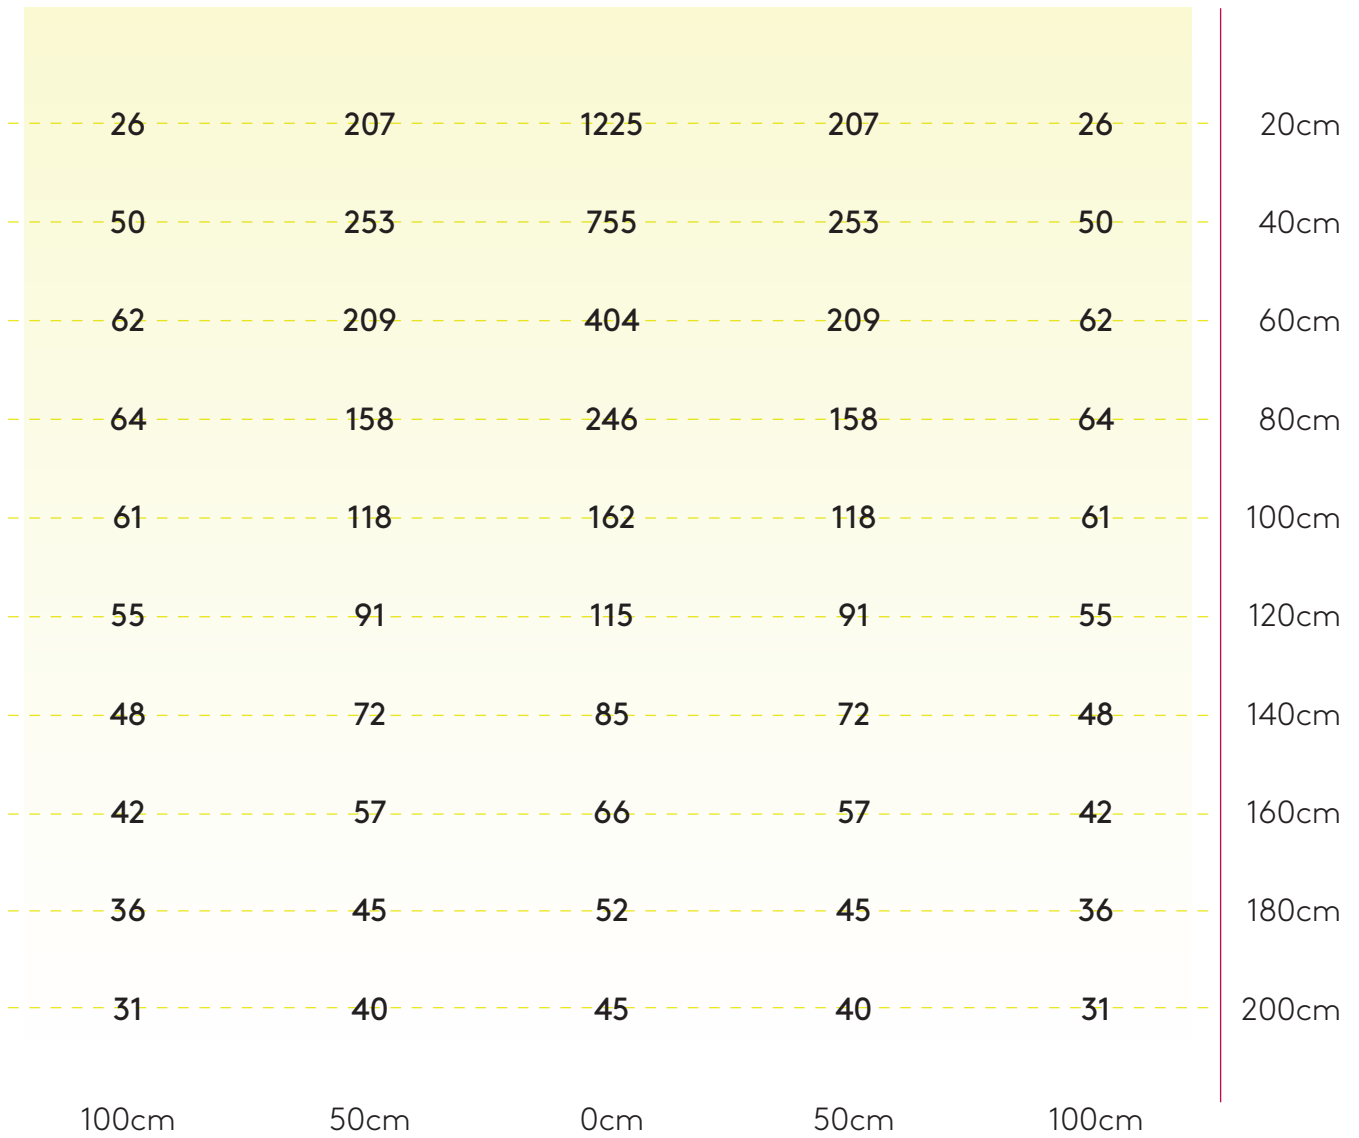

PRODUCT SPECIFICATION

GENERAL

| | | | |
|----------------------------------|-------------------------|------------------------|--|
| FINISH: | Polished Chrome | CABLE LENGTH: | Not Applicable |
| MAIN MATERIAL: | Metal - Mild Steel | GROSS WEIGHT: | 0.81 (kg) |
| DIMENSIONS: | H:50mm W:460mm D:210mm | CLASS: | CE (Class I) |
| INSTALLATION ORIENTATION: | Wall Mount - Horizontal | IP RATING: | IP20 |
| CUT OUT HOLE: | Not Applicable | BATHROOM ZONE: | Zone 3 |
| RECESS DEPTH: | Not Applicable | VOLTAGE: | Mains 230 (V) |
| FIRE RATING: | Not Applicable | PRODUCT F MARK: | Suitable for mounting on flammable materials |

LAMP

| | | | |
|-----------------------------|----------------|-----------------------------------|----------------|
| LIGHT SOURCE: | Mid-Power LED | MACADAM ELIPSE: | 3-Step |
| MAXIMUM WATTAGE: | 5W | UGR: | To Be Advised |
| MAXIMUM LAMP LENGTH: | Not Applicable | BEAM ANGLE: | Not Applicable |
| LAMP INCLUDED? | Yes (Integral) | TILT ADJUSTMENT ANGLE: | 90 (Degrees) |
| LUMINOUS FLUX: | 431.1 (lm) | ROTATION ADJUSTMENT ANGLE: | Not Applicable |
| COLOUR TEMP: | 2700 (K) | AVERAGE LIFESPAN: | 30,000 |
| CRI: | 70 | L70: | To Be Advised |
| R9: | -0.8 | | |

ADDITIONAL INFORMATION

BOX QUANTITY X 12

PRODUCT ELEVATIONS

LUX DISTRIBUTION DIAGRAM

ADDITIONAL INFORMATION

All products tested were mounted 2m from the floor and adjustable heads set perpendicular to the ground. Results were obtained using a handheld lumen meter, measurements given are in Lux.

Please note: Graphical representation of the product is not to scale.