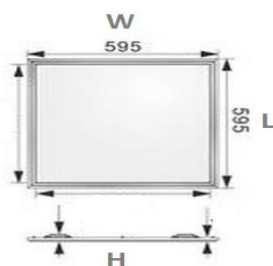

Applications

- Office Lighting
- School Lighting
- Healthcare Lighting
- Workshops
- Supermarket

Electrical and Technical Data

Model No	MG-PL066-30W-T	MG-PL066-40W-T	MG-PL123-30W-T	MG-PL123-40W-T	MG-PL126-60W-T
Input Power	30W	40W	30W	40W	60W
Dimension	595*595*9mm	595*595*9mm	1195*295*9mm	1195*295*9mm	1195*595*9mm
CCT	3000-6000K	3000-6000K	3000-6000K	3000-6000K	3000-6000K
CRI	>85	>85	>85	>85	>85
Power Factory	>0.9	>0.9	>0.9	>0.9	>0.9
IP Grade	IP44	IP44	IP44	IP44	IP44
Input Voltage	200-240V	200-240V	200-240V	200-240V	200-240V
Luminous	110~120lm/W	110~120lm/W	100~110lm/W	100~110lm/W	110~120lm/W
LEDs QTY	144PCS	192PCS	144PCS	144PCS	288PCS
Beam Angle	120°	120°	120°	120°	120°
Working Temp	-20°-50°	-20°-50°	-20°-50°	-20°-50°	-20°-50°
Warranty	5 Years	5 Years	5 Years	5 Years	5 Years
Lifespan	50000H	50000H	50000H	50000H	50000H

Product Dimension&Package Details

Model	L(Norm)	W(Norm)	H(Norm)	N.W/PC	G.W/PC	Qty/CTN	Size/CTN
MG-PL066-30W-T	595mm	595mm	9mm	3.6KG	4.0KG	5PCS/CTN	640X220X675mm
MG-PL066-40W-T	595mm	595mm	9mm	3.6KG	4.0KG	5PCS/CTN	640X220X675mm
MG-PL123-30W-T	1195mm	295mm	9mm	3.6KG	4.0KG	5PCS/CTN	1295X225X350mm
MG-PL123-40W-T	1195mm	295mm	9mm	3.6KG	4.0KG	5PCS/CTN	1295X225X350mm
MG-PL126-60W-T	1195mm	595mm	12.5mm	8.0KG	9.0KG	4PCS/CTN	1307X205X660mm