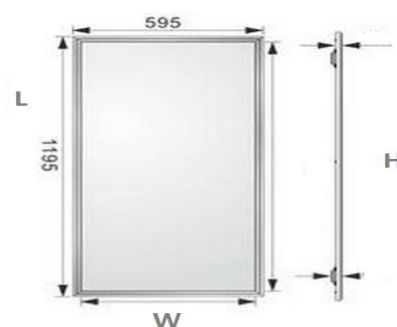

General Description

TUBU's high performance Edge Lit LED ceiling panels combine architectural form and versatility to make it an excellent choice for new construction or retrofit applications. The 120LM/W series panels are offered in a variety of color temperatures and wattages for flexibility in all types of applications. The edge lit design produces an evenly illuminated glow. Very low temperature operation saves on HVAC costs and long life greatly reduces maintenance costs.

Applications

- Office Lighting
- School Lighting
- Healthcare Lighting
- Workshops
- Supermarket

Electrical and Technical Data

Model No	MG-PL066-30W-T	MG-PL066-40W-T	MG-PL123-30W-T	MG-PL123-40W-T	MG-PL126-60W-T
Input Power	30W	40W	30W	40W	60W
Dimension	595*595*9mm	595*595*9mm	1195*295*9mm	1195*295*9mm	1195*595*9mm
CCT	3000-6000K	3000-6000K	3000-6000K	3000-6000K	3000-6000K
CRI	>85	>85	>85	>85	>85
Power Factory	>0.9	>0.9	>0.9	>0.9	>0.9
IP Grade	IP44	IP44	IP44	IP44	IP44
Input Voltage	200-240V	200-240V	200-240V	200-240V	200-240V
Luminous	110~120lm/W	110~120lm/W	100~110lm/W	100~110lm/W	110~120lm/W
LEDs QTY	144PCS	192PCS	144PCS	144PCS	288PCS
Beam Angle	120°	120°	120°	120°	120°
Working Temp	-20°-50°	-20°-50°	-20°-50°	-20°-50°	-20°-50°
Warranty	5 Years	5 Years	5 Years	5 Years	5 Years
Lifespan	50000H	50000H	50000H	50000H	50000H

Product Dimension&Package Details

Model	L(Norm)	W(Norm)	H(Norm)	N.W/PC	G.W/PC	Qty/CTN	Size/CTN
MG-PL066-30W-T	595mm	595mm	9mm	3.6KG	4.0KG	5PCS/CTN	640X220X675mm
MG-PL066-40W-T	595mm	595mm	9mm	3.6KG	4.0KG	5PCS/CTN	640X220X675mm
MG-PL123-30W-T	1195mm	295mm	9mm	3.6KG	4.0KG	5PCS/CTN	1295X225X350mm
MG-PL123-40W-T	1195mm	295mm	9mm	3.6KG	4.0KG	5PCS/CTN	1295X225X350mm
MG-PL126-60W-T	1195mm	595mm	12.5mm	8.0KG	9.0KG	4PCS/CTN	1307X205X660mm