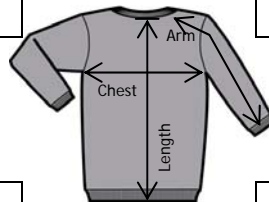

Fleckney Primary School
Sizing Guide

Polo

| | |
|-------|--|
| 3/4 | Chest: 35cm Arm: 27cm Length: 38cm |
| 5/6 | Chest: 37cm Arm: 29cm Length: 41cm |
| 7/8 | Chest: 39cm Arm: 33cm Length: 45cm |
| 9/10 | Chest: 42cm Arm: 35cm Length: 49cm |
| 11/12 | Chest: 45cm Arm: 38cm Length: 52cm |
| 13 | Chest: 48cm Arm: 39cm Length: 56cm |

Sweat Shirt

| | |
|-------|--|
| 3/4 | Chest: 38cm Arm: 46cm Length: 36cm |
| 5/6 | Chest: 40cm Arm: 48cm Length: 41cm |
| 7/8 | Chest: 43cm Arm: 55cm Length: 45cm |
| 9/10 | Chest: 47cm Arm: 60cm Length: 49cm |
| 11/12 | Chest: 50cm Arm: 62cm Length: 52cm |
| 13 | Chest: 53cm Arm: 64cm Length: 55cm |

PE Top

| | |
|-------|--|
| 3/4 | Chest: 36cm Arm: 20cm Length: 38cm |
| 5/6 | Chest: 40cm Arm: 23cm Length: 40cm |
| 7/8 | Chest: 43cm Arm: 23cm Length: 46cm |
| 9/10 | Chest: 44cm Arm: 27cm Length: 53cm |
| 11/13 | Chest: 47cm Arm: 30cm Length: 55cm |
| | |