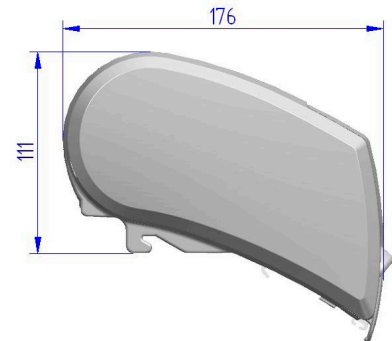

MAINTENANCE

- Thule PVC Cleaner
- Thule Repair Patch

THULE OMNISTOR 2000					
LENGTH	PROJECTION	WEIGHT	CASSETTE	FABRIC	SKU-NO
1.90 m	1.30 m	11 kg	White	04 Alaska Grey	307401
				31 Mystic Grey	301581
2.60 m	2.00 m	14.5 kg		04 Alaska Grey	307407
				31 Mystic Grey	301582
3.00 m	2.15 m	17.5 kg		04 Alaska Grey	307413
				31 Mystic Grey	301583

Thule Omnistor 9200

The perfect roof awning for extra large vehicles with a projection of 3 meters

INFO

- | | |
|----------------|--|
| • Installation | Roof mounting |
| • Length | 4.00 m - 6.00 m |
| • Projection | 3.00 m |
| • Cassette | White
Anodised |
| • Fabric | Cream: only with fabric 31 - Mystic Grey
31 - Mystic Grey
32 - Sapphire Blue
03 - Blue Sky
04 - Alaska Grey
22 - Uni Grey |
| • Weight | 42.4 kg - 57.6 kg (without motor)
45.4 kg - 60.6 kg (with motor) |