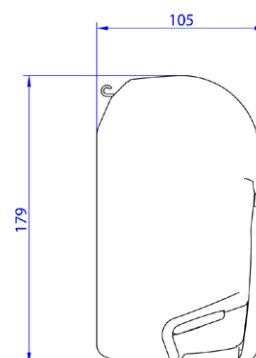

New

THULE OMNISTOR 5200 - MOTORISED					
LENGTH	PROJECTION	NET WEIGHT	CASSETTE	FABRIC	SKU-NO
3.05 m	2.50 m	23.6 kg	White	31 Mystic Grey	301080
			Anodised		301180
			Anthracite		301190
3.55 m	2.50 m	26.4 kg	White	31 Mystic Grey	301081
			Anodised		301181
			Anthracite		301191
4.05 m	2.50 m	29 kg	White	31 Mystic Grey	301082
			Anodised		301182
			Anthracite		301192
4.55 m	2.50 m	31.4 kg	White	31 Mystic Grey	301083
			Anodised		301183
			Anthracite		301193
5.05 m	2.50 m	33.8 kg	White	31 Mystic Grey	301084
			Anodised		301185
			Anthracite		301198

Thule Omnistor 8000

Largest wall awning on the market

INFO

- Installation Wall mounting
- Length 4.00 m - 6.00 m
- Projection 2.75 m
- Cassette White
Anodised
- Fabric  Cream: only with fabric 31 - Mystic Grey
Anthracite: only with fabric 31 - Mystic Grey
31 - Mystic Grey
32 - Sapphire Blue
03 - Blue Sky
04 - Alaska Grey
22 - Uni Grey
- Weight 41.4 kg - 55.4 kg (without motor)
43.4 kg - 57.4 kg (including motor)