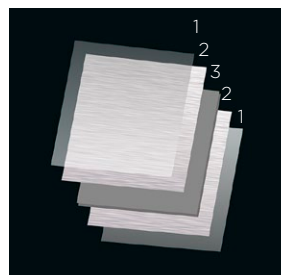

Awnings - User Manual

All user manuals are available on our website: www.thule.com

- > Go to the product page
- > Go to "Downloads"

Awnings - Fit Guide

	Motor-home	Caravan	Van	Minivan	Length	Projection	Cassette finishes	Motor
Wall-mounted Awnings								
Thule Omnistor 5200	•	•	•	•	1.92 m - 5.02 m	1.40 m - 2.50 m	Anodised White Anthra-cite	• 12 VDC*
Thule Omnistor 8000	•	•			4.00 m - 6.00 m	2.75 m	Anodised White Cream Anthra-cite	• 230 VAC
Thule Omnistor 4900	•	•	•	•	2.60 m - 4.50 m	2.00 m - 2.50 m	Anodised White Anthra-cite	
Thule Omnistor 5102 for VW T5/T6				•	2.60 m	2.00 m	Light Grey Anthra-cite	
Thule Omnistor 2000		•		•	1.90 m - 3.00 m	1.30 m - 2.15 m	White	
Roof-mounted Awnings								
Thule Omnistor 9200	•	•			4.00 m - 6.00 m	3.00 m	Anodised White Cream	• 230 VAC
 Thule Omnistor 6300	•	•	•		2.60 m - 5.00 m	2.00 m - 2.50 m	Anodised White Anthra-cite	• 12 VDC*
Rail-mounted Awnings								
Thule Omnistor 1200		•			2.30 m - 5.50 m	2.00 m - 2.50 m	White (bag)	