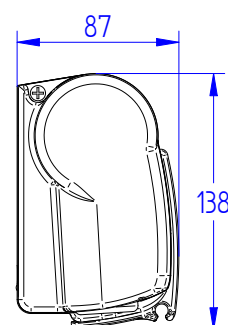

THULE OMNISTOR 8000 - MOTORISED					
LENGTH	PROJECTION	WEIGHT	CASSETTE	FABRIC	SKU-NO
5.00 m	2.75 m	50.2 kg	Anodised	03 Blue Sky	307814
				04 Alaska Grey	307815
				31 Mystic Grey	308803
				32 Sapphire Blue	308951
			White	03 Blue Sky	307765
				04 Alaska Grey	307766
				22 Uni Grey	307770
				31 Mystic Grey	308759
			Cream	31 Mystic Grey	308975
			Anthracite	31 Mystic Grey	301677
5.50 m	2.75 m	53.8 kg	Anodised	03 Blue Sky	307818
				04 Alaska Grey	307819
				31 Mystic Grey	308739
				32 Sapphire Blue	308820
			White	03 Blue Sky	307772
				04 Alaska Grey	307773
				22 Uni Grey	307777
				31 Mystic Grey	308758
			32 Sapphire Blue	308836	
			Cream	31 Mystic Grey	308976
Anthracite	31 Mystic Grey	301678			
6.00 m	2.75 m	57.4 kg	Anodised	03 Blue Sky	307822
				04 Alaska Grey	307823
				31 Mystic Grey	308747
				32 Sapphire Blue	308746
			White	03 Blue Sky	307779
				04 Alaska Grey	307780
				22 Uni Grey	307784
				31 Mystic Grey	308789
			32 Sapphire Blue	308837	
			Cream	31 Mystic Grey	308977
Anthracite	31 Mystic Grey	301679			

Thule Omnistor 4900

The lightweight awning

INFO

- Installation Wall mounting
- Length 2.60 m - 4.50 m
- Projection 2.50 m
- Cassette White
Anodised
- Fabric Anthracite: 2.60 m - 3.00 m: only with fabric 31
31 - Mystic Grey
32 - Sapphire Blue
- Weight 17.5 kg - 27.8 kg