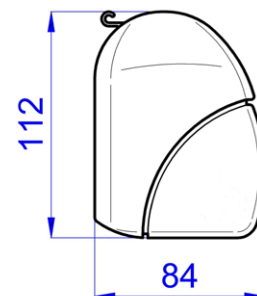

Thule Omnistor 2000

Wall awning for small vehicles

Awnings

INFO

- Installation Into the existing rail or using the special adapters
- Length 1.90 m - 3.00 m
- Projection 1.30 m - 2.15 m
- Cassette White
- Fabric 04 - Alaska Grey
31 - Mystic Grey
- Weight 11 kg - 17.5 kg