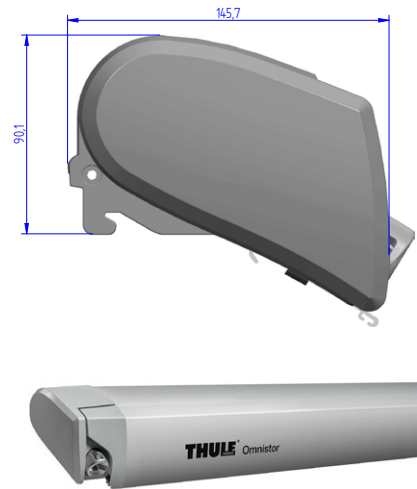

Thule Omnistor 6300

Universal roof awning in a contemporary design

INFO

- Installation Roof mounting
- Length 2.60 m - 5.00 m
- Projection 2.00 m - 2.50 m
- Cassette White
  Anodised
  Anthracite: only with fabric 31 - Mystic Grey
- Fabric 31 - Mystic Grey
  32 - Sapphire Blue
- Weight 20.6 kg - 35.6 kg (without motor)
  25.1 kg - 36.6 kg (with motor)

FEATURES

- Roof-mounted awning suitable for motorhomes, caravans and vans (mid-class)
- Compatible with existing adapter brackets and accessories (need to be ordered separately)
- Installation using the roof top adapter (adhesive) or by means of transverse profiles
- Drilling through the roof is not necessary due to the mechanical fixation in the adapters
- Caravan rail remains free for other accessories: tent
- Perfect fabric tension: sturdy spring arms with patented integrated tension arms ensure a perfectly tensioned awning fabric for increased wind resistance. Standard integrated for awning lengths from 3.75 m and more, optional for awning lengths 3.00 m, 3.25 m and 3.50 m
- Thule Quick-Lock: user-friendly system to help you set up and adjust the support legs to the right heights
- Thule look:
  - matches the contemporary RV design
  - better integrated on the vehicle roof
- Optional 12V DC motor:
  - operate awning lengths from 3.00 m and more without any effort
  - control is made with a switch through one touch command
  - integrated manual override with hand crank in case of power failure
  - can be retrofit installed as an accessory on a manual Thule Omnistor 6300 from awning length 3.00 m (+ 1 kg and + 3 cm in length)
- Patented roller tube support for better fabric tension and reduced wrinkling of the fabric
- Easy roller tube adjustment: perfect closing of the cassette on the side opposite to the gear
- Improved masking and finish of the technical parts
- Integrated anti-rattling solutions
- Integrated fixation for an optional 3rd support leg to ensure a higher stability (from 3.75 m awning length)
- Increased reliability: built-in durable systems for long life performance create a higher stability which allows awning lengths up to 5.00 m to suit larger vehicles
- Thule Adjustable Pitch system: the incline of the awning fabric can be set as you please to easily open the door of your vehicle without touching the awning fabric
- Ready for accessories: e.g. Thule LED Mounting Rail - Thule Awning Fixation Kit TO 6300/9200