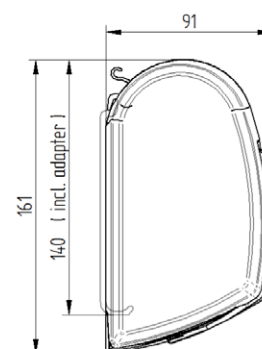

* Specific model for Thule Omnistor 1200

Thule Omnistor 5200

The new standard for RV awnings

INFO

- Installation Wall mounting
- Length 1.92 m - 5.02 m
- Projection 1.40 m - 2.50 m
- Cassette White
- Fabric
 - Anodised: not with fabric 22
 - Anthracite: 2.62 m - 5.02 m - only fabric 31 - Mystic Grey
 - 31 - Mystic Grey
 - 32 - Sapphire Blue
 - 03 - Blue Sky
 - 04 - Alaska Grey
 - 22 - Uni Grey
- Weight
 - 14.2 kg - 32.8 kg (without motor)
 - 23.6 kg - 33.8 kg (with motor)