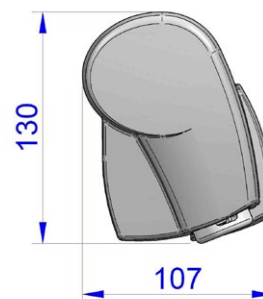

Thule Omnistor 5102

Small awning conceived for Volkswagen T5/T6

INFO

- Installation Attached to the existing roof rail (vehicles original T-track)
- Length 2.60 m
- Projection 2.00 m
- Cassette Light Grey
  Anthracite: matching the colour of bumper & door handles
- Fabric 31 - Mystic Grey
- Weight 19.8 kg

FEATURES

- Attached to the existing roof rail using the supplied adapters (only suitable for Volkswagen Multivan)
- RHD variant available for right hand driven vehicles
- Ideal form & size to allow public parking's entrance (height: max. 2.00 m)
- Thule Quick-Lock: user-friendly system to help you set up and adjust the support legs to the right heights
- Optional Thule Residence G3 tent to increase living space by 5 m²
- Awning with specific adapter for Volkswagen California is only to obtain via Volkswagen dealers

ACCESSORIES

- Thule Wall Adapters
- Thule Hold Down Kit
- Thule Hold Down Side Strap Kit
- Thule Gutter
- Thule LED Strip
- Thule Sun Blocker G2 Front
- Thule Sun Blocker G2 Side
- Thule Rain Blocker G2 Front
- Thule Rain Blocker G2 Side
- Thule View Blocker Front
- Thule Windscreen
- Thule Residence G3

MAINTENANCE

- Thule PVC Cleaner
- Thule Repair Patch

THULE OMNISTOR 5102					
LENGTH	PROJECTION	WEIGHT	CASSETTE	FABRIC	SKU-NO
2.60 m	2.00 m	19.8 kg	Anthracite	31 Mystic Grey	309851
			Light grey		309852