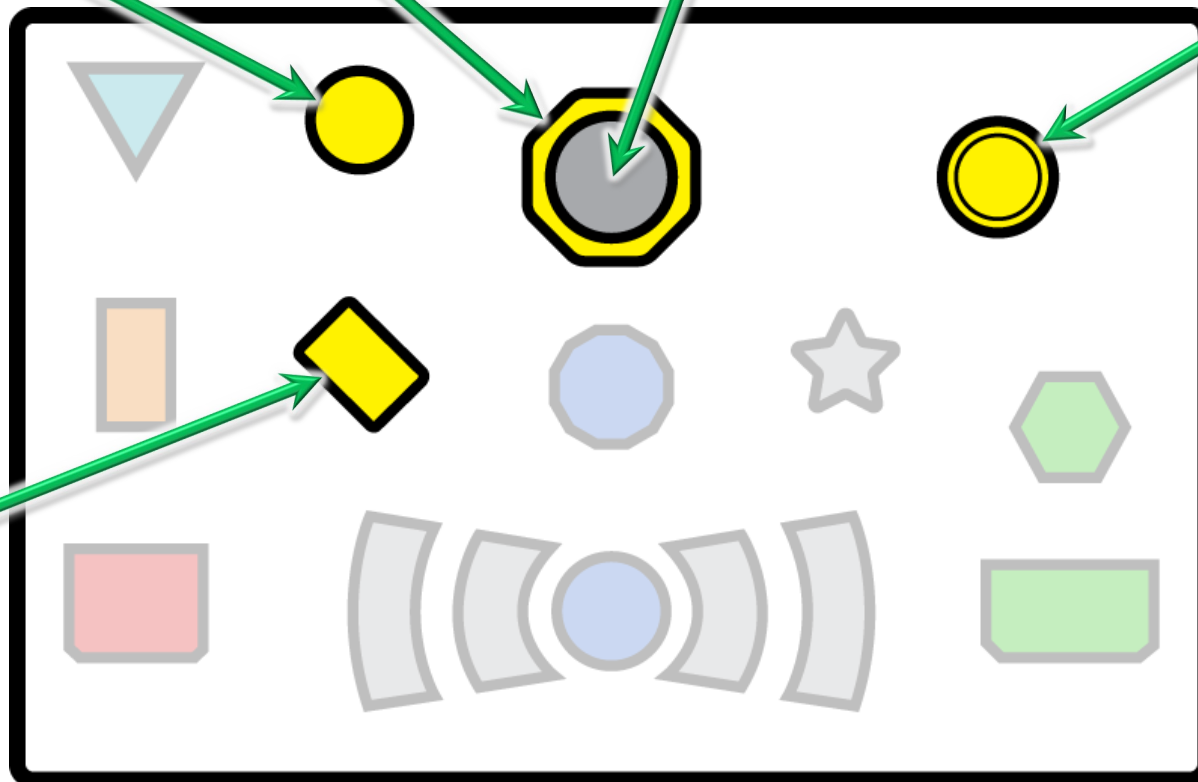

No Vision Controls

Low Vision Controls

In Document mode

Quick press:
Cycle text views

Press & hold:
See original image
(currently only in
Overlay view)

In Live mode

Rotate image

Quick press:
Switch between
Document mode
& Live mode

In Live mode

Press & hold:
Cycle between
Live mode &
Writing mode

Rotate:
Adjust
magnification

Quick press:
Cycle between preferred reading
colour, its inverse & full colour

**Press & hold & rotate
Magnification dial:**
Set preferred reading colours

**In Live mode,
Image &
Overlay views**

Move:
Pan around
document

Quick press:
Start reading from
word nearest
pointer

**Reformatted
views**

Move:
Continuous
scrolling or read
screen-by-screen

Quick press:
Stop continuous
scrolling