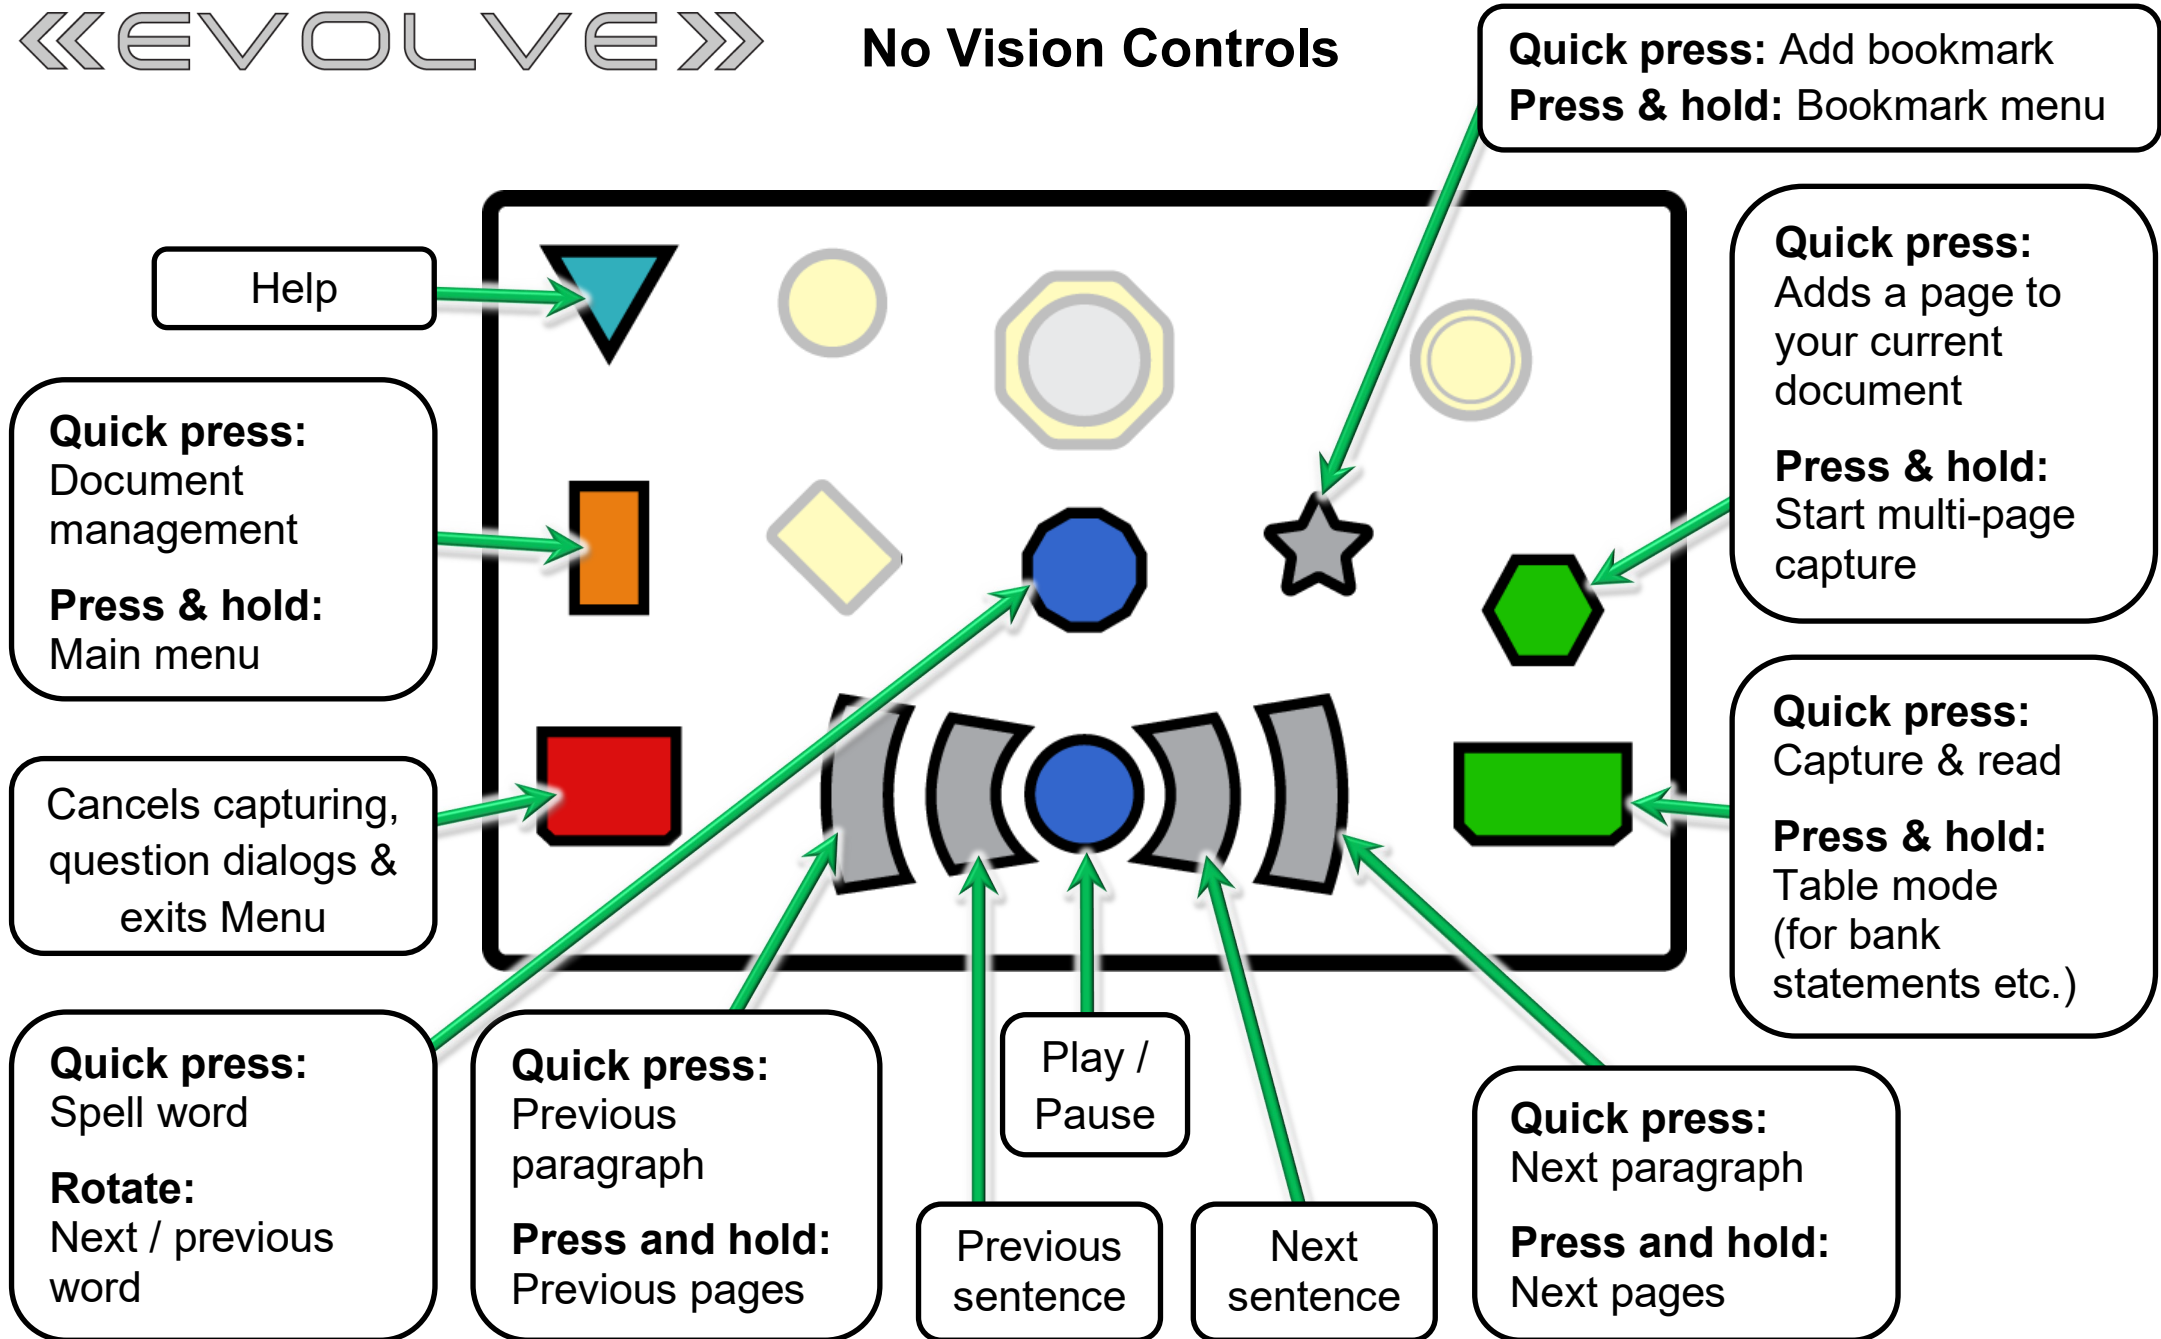

No Vision Controls

Low Vision Controls

In Document mode

Quick press:
Cycle text views

Press & hold:
See original image
(currently only in
Overlay view)

In Live mode

Rotate image

Quick press:
Switch between
Document mode
& Live mode

In Live mode

Press & hold:
Cycle between
Live mode &
Writing mode

Rotate:
Adjust
magnification

Quick press:
Cycle between preferred reading
colour, its inverse & full colour

**Press & hold & rotate
Magnification dial:**
Set preferred reading colours

**In Live mode,
Image &
Overlay views**

Move:
Pan around
document

Quick press:
Start reading from
word nearest
pointer

**Reformatted
views**

Move:
Continuous
scrolling or read
screen-by-screen

Quick press:
Stop continuous
scrolling