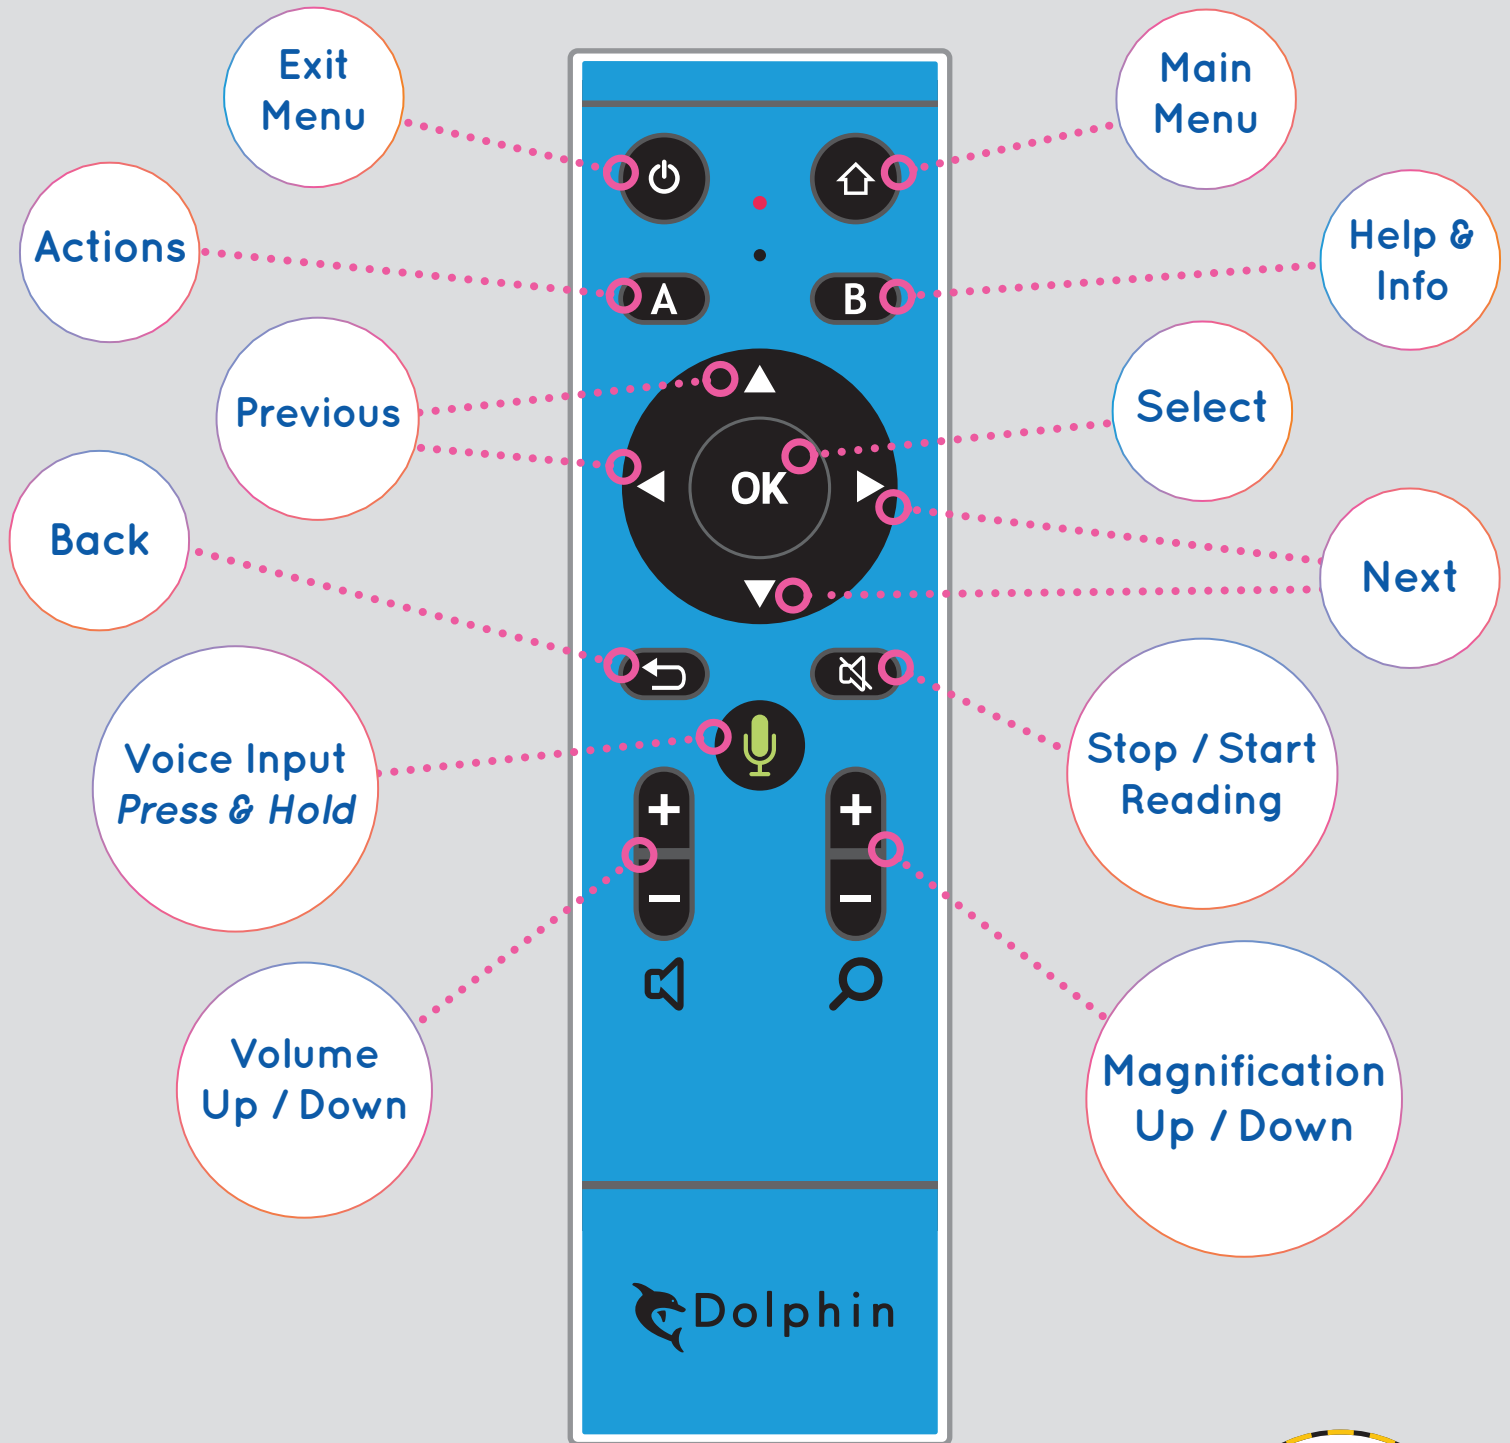

REMOTE CONTROL QUICK REFERENCE GUIDE

Don't forget to plug the small USB receiver into a USB port on your computer. You'll find it in the box, next to the remote control.

For help and support call **01905 754577**

Or email support@yourdolphin.com

Or browse our free resources
YourDolphin.com/support

Dolphin

GuideConnect