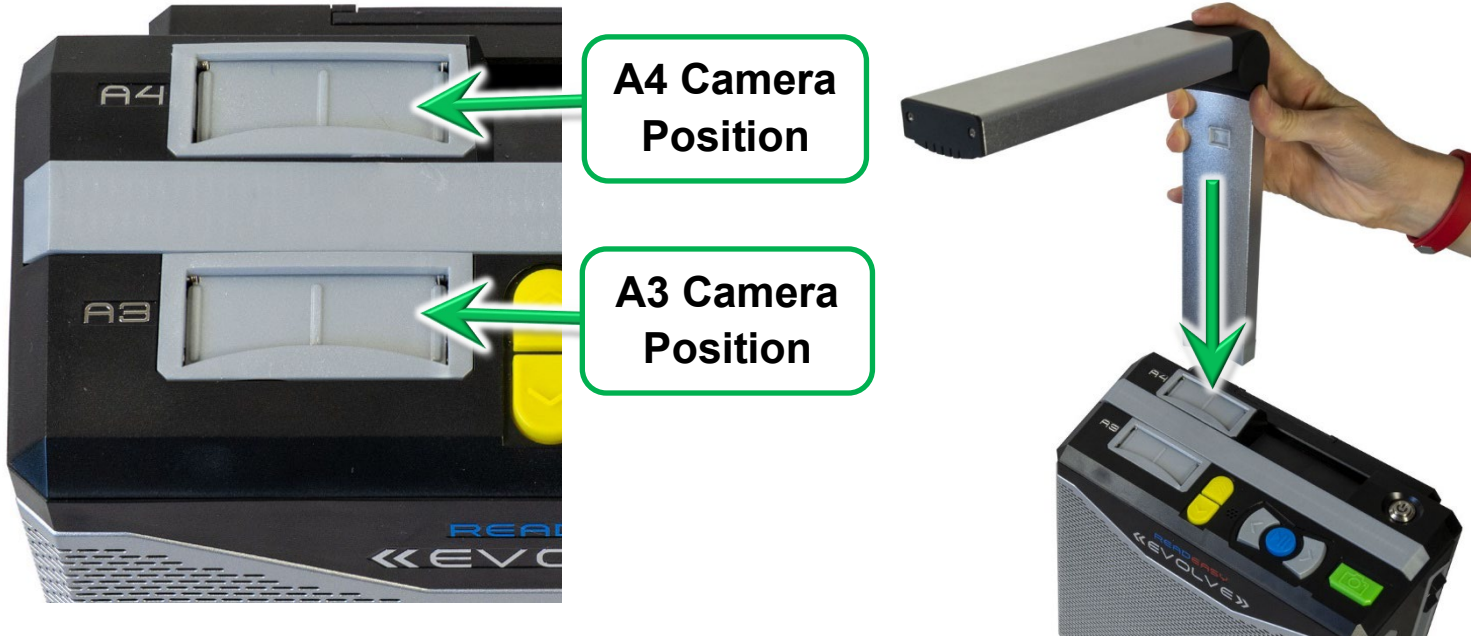

READEASY «EVOLVE»

Quick Reference Guide v1.0

Connecting the Camera

Standard Controls

Additional Controls

For additional controls, such as enhanced navigation and changing recognition profiles, please see page 19 onwards of the user manual.

On / Off, Volume and Headphones

On / Off

To turn the ReadEasy Evolve on, press the on / off button, located on the top back right of the machine. It is a round button which is recessed in a round hole.

Volume Slider

To increase or decrease the volume, simply raise or lower the volume slider. This is located on the right-hand side of the machine.

**Headphone Socket
(3.5mm Stereo)**

To use the included headphones (or any other that you may already own), simply plug them into the headphone socket, located on the right-hand edge of the machine.