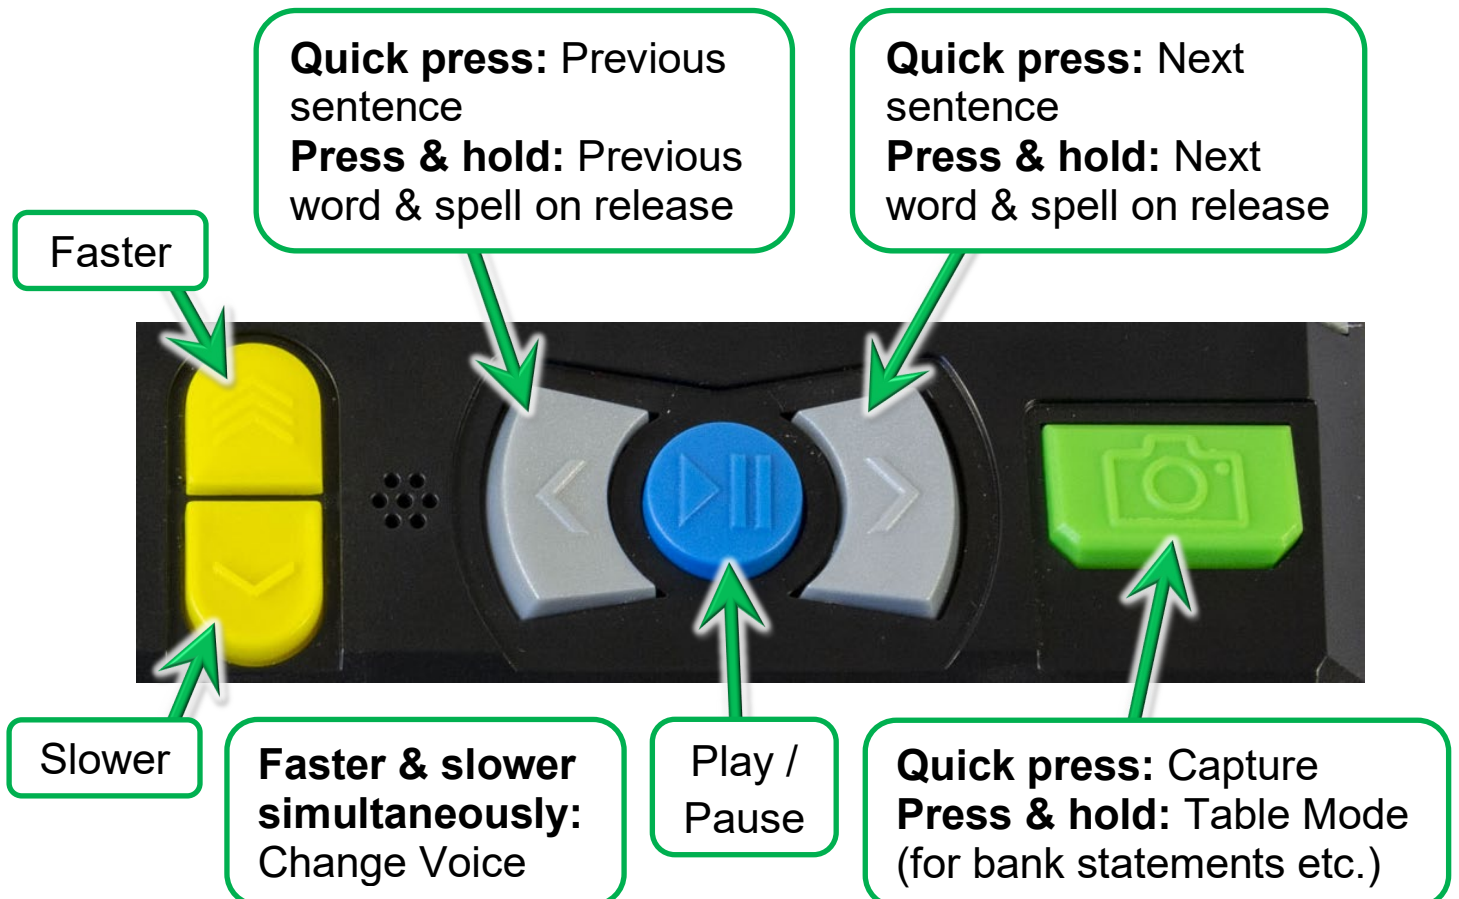

READEASY «EVOLVE»

Quick Reference Guide v1.0

Connecting the Camera

Standard Controls

Additional Controls

For additional controls, such as enhanced navigation and changing recognition profiles, please see page 19 onwards of the user manual.

On / Off, Volume and Headphones

On / Off

To turn the ReadEasy Evolve on, press the on / off button, located on the top back right of the machine. It is a round button which is recessed in a round hole.

Volume Slider

To increase or decrease the volume, simply raise or lower the volume slider. This is located on the right-hand side of the machine.

**Headphone Socket
(3.5mm Stereo)**

To use the included headphones (or any other that you may already own), simply plug them into the headphone socket, located on the right-hand edge of the machine.