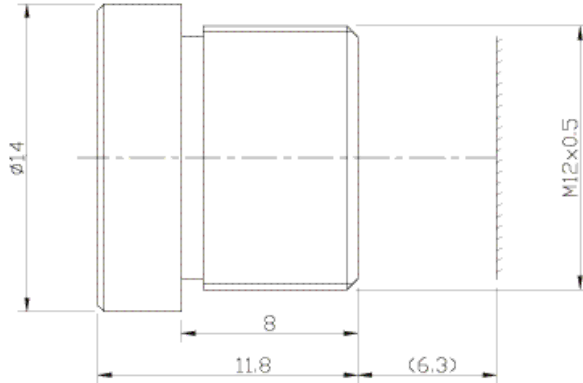

S-Mount 12mm F5.6 Lens

SVL-F1256FM

| | |
|--------------------------|-----------------|
| Focal Length | 12mm |
| F Number | f5.6 |
| Iris | Non Adjustable |
| Mount | M12 |
| Format | 2/3" |
| IR Block | No IR Block |
| Resolution | 10MP |
| Horizontal Field of View | 40 Degrees |
| Distortion | <-1.2% |
| Back Focus | 8mm |
| Wavelength | 400nm-950nm |
| Working Distance | ∞ ~ 0.1m |

MTF Curves