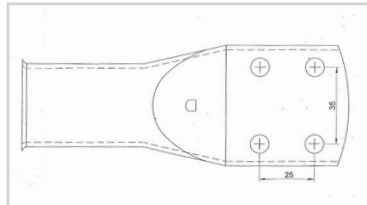

LML Products Ltd

T: 01249 810000

E: sales@lmlproducts.co.uk

W: www.lmlproducts.co.uk

TRANSFORMER TERMINALS 4 HOLE FIXING -TYPE 8TF4H

The numerical part of the series reference denotes the conductor cross sectional area in mm²

CAT70 to CAT300 are of the brazed palm terminal type with barrel dimensions identical to Type HD heavy duty terminals

Stocked Items Available
on Next Day Service

Volume Discounts Available,
Please Call for Prices

Enhanced or Modified Specifications
Available - Please Send Us Details

CAT400 to CAT1000 are not dimensionally identical to the Type HD heavy duty terminals. Please call for further details

CAT REF	
CAT70	8TF4H
CAT95	8TF4H
CAT120	8TF4H
CAT150	8TF4H
CAT185	8TF4H
CAT240	8TF4H
CAT300	8TF4H
CAT400	8TF4H
CAT500	8TF4H
CAT630	8TF4H
CAT800	8TF4H
CAT1000	8TF4H