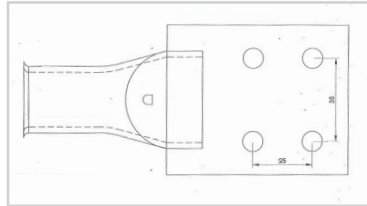

LML Products Ltd

T: 01249 810000

E: sales@lmlproducts.co.uk

W: www.lmlproducts.co.uk

TRANSFORMER TERMINALS 4 HOLE FIXING -TYPE 8TF4H

The numerical part of the series reference denotes the conductor cross sectional area in mm²

CAT70 to CAT300 are of the brazed palm terminal type with barrel dimensions identical to Type HD heavy duty terminals

Stocked Items Available
on Next Day Service

Volume Discounts Available,
Please Call for Prices