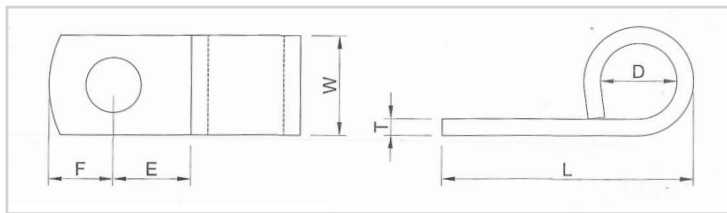

FLAG TERMINAL -TYPE FT

LML Products Ltd

T: 01249 810000

E: sales@lmlproducts.co.uk

W: www.lmlproducts.co.uk

Stocked Items Available
on Next Day Service

Volume Discounts Available,
Please Call for Prices

Enhanced or Modified Specifications
Available - Please Send Us Details

CAT REF	CONDUCTOR; SIZE (MM2)	STUD; SIZE (MM)	L	W	T	F	E	D
CAT10FT	10	5, 6, 8	27.0	12.7	1.6	8.0	10.7	4.8
		10,12	37.0	15.9	1.6	8.0		4.8
CAT16FT	16	5, 6, 8	28.0	12.7	1.6	8.0	10.7	6.0
		10,12	38.0	15.9	1.6	8.0		6.0
CAT25FT	25	5, 6, 8	31.0	12.7	1.6	8.0	11.9	7.6
		10,12	41.0	15.9	1.6	8.0		7.6
CAT35FT	35	5, 6, 8,	32.0	12.7	1.6	8.0	11.9	8.4
		10, 12	32.0	15.9	1.6	8.0	11.9	8.4
CAT50FT	50	5, 6, 8	33.0	15.9	1.6	8.0	11.9	9.5
		10,12	41.0	15.9	1.6	8.0	21.0	9.5
CAT70FT	70	5, 6, 8	44.7	15.9	1.6	8.0	22.5	11.5
		10,12	52.7	15.9	1.6	8.0	31.0	11.5

Nominal Dimensions MM