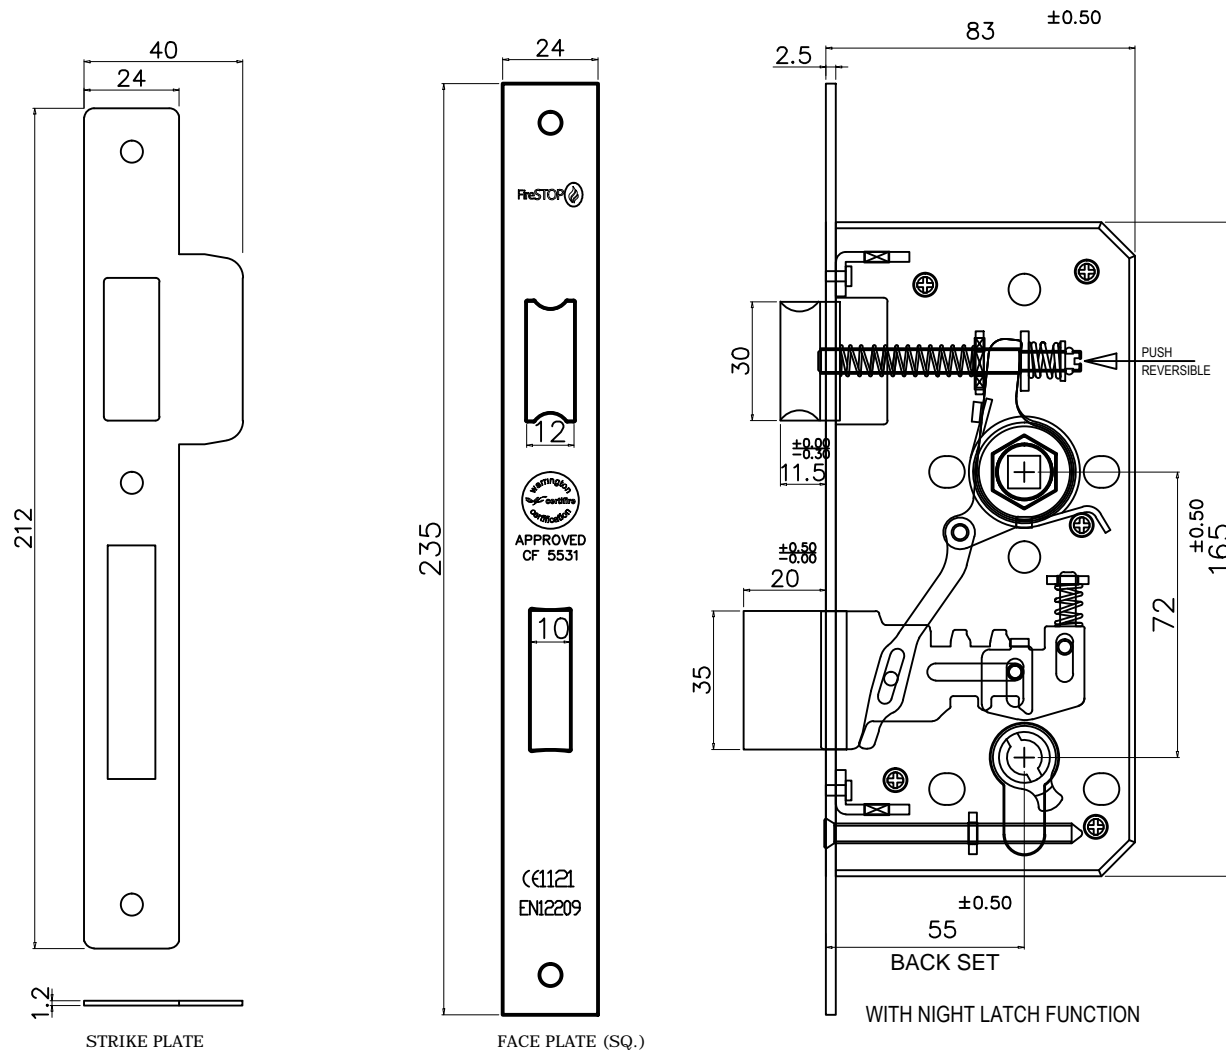

55mm Din Euro Profile Sashlock Body (Door Pack Code L3)

12
STRIKE PLATE

FACE PLATE (SQ.)

WITH NIGHT LATCH FUNCTION

GENERAL TOLERANCE = ± 0.25

FIRE  ESSENTIALS	DATE	NAME	
	DGN.	10-12-13	<i>J.S.L.</i>
PROJECT: - MORTISE SASH LOCK BODY (EURO CYLINDER PPROFILE) (72 mm. CENTER)	DRW.	10-12-13	<i>J.S.L.</i>
	CHD.	12-12-13	<i>M. SPINALE</i>
ALL DIMENSIONS ARE IN MM.	PRODUCT CODE : (Door Pack Code L3)		