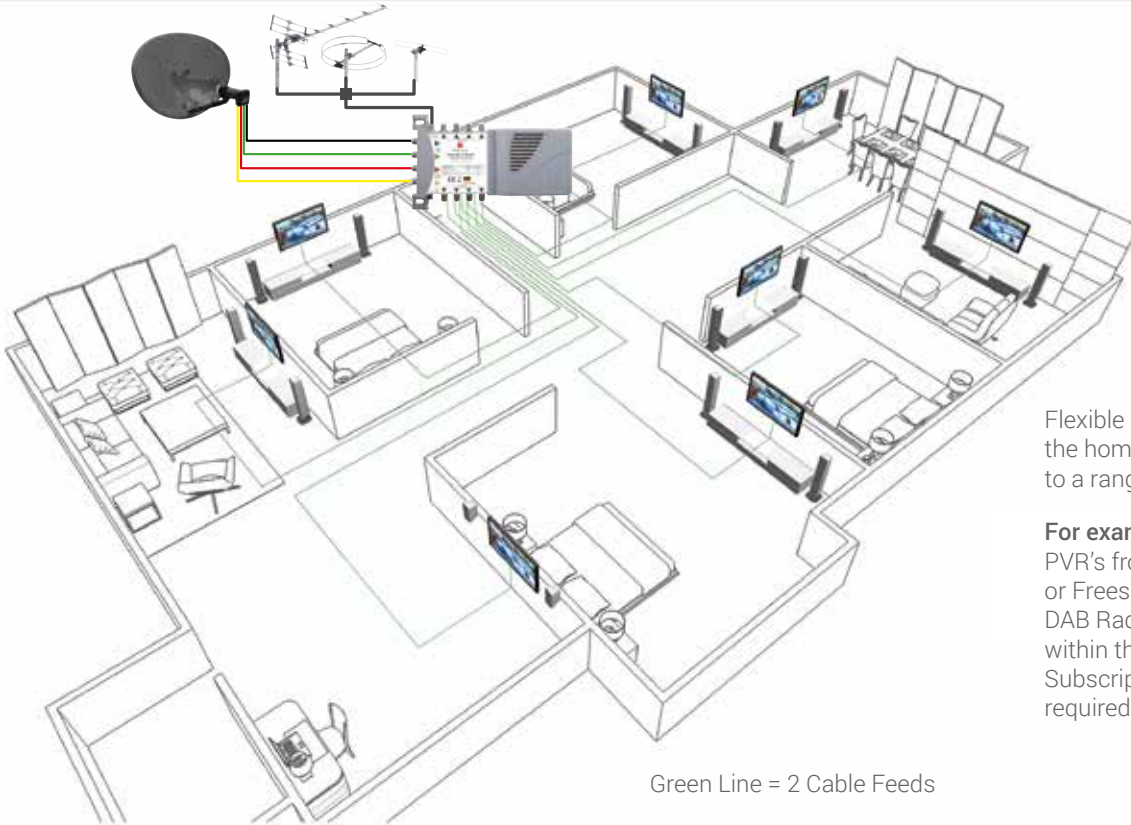

Switches are available in 5 sizes up to 32 outputs, offering a maximum of 16 independent points.

triax.uk/multiswitches

TRIAX

Increase the number of points around the home

- with TRIAX ECO Multiswitches.

Flexible living throughout the home with full access to a range of services.

For example, a mix of PVR's from Sky, Freeview or Freesat, plus HD TV's or DAB Radio at any location within the home. Subscription may be required for some services.

Green Line = 2 Cable Feeds

Providing full access to Satellite, Terrestrial and Radio Services and specifically designed for the UK Residential sector.

Switches are available in 5 sizes up to 32 outputs, offering a maximum of 16 independent points. (Two cables are required at each location where PVR functionality is required).

The switch is compatible with Quad and Quattro LNBS and can be used with existing Satellite dishes, TV and Radio aerals.

The small and compact design features low power consumption from a built-in UK power supply and includes a power on indicator.

This high quality, installer friendly range has been designed and manufactured in Europe and requires minimal adjustment upon installation.