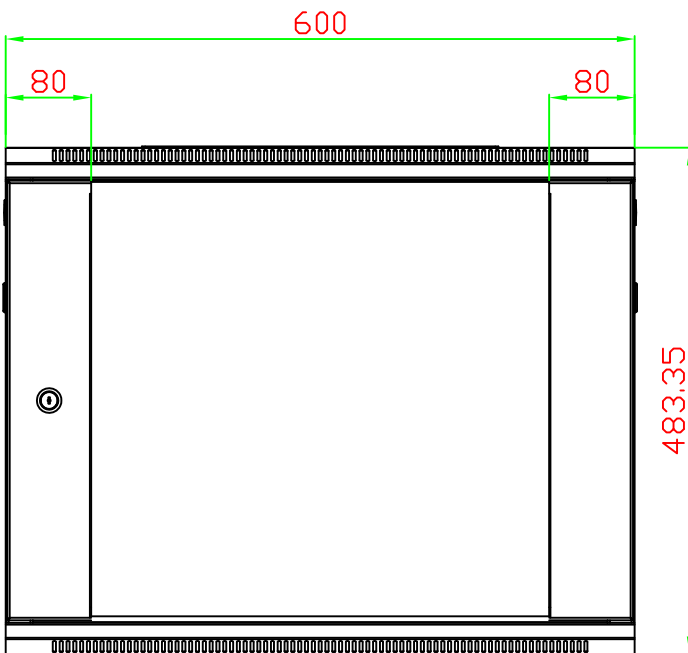

All-Rack™

9U 600MM (W) X 550MM (D)

Allrack wall mounted racks and cabinets are designed to be your perfect solution for all your rack mountable equipment. Available in 4 depths, 300mm, 450mm, 550mm, and 600mm and ideal for small network installations where floor space doesn't allow for a floor standing Server Cabinet. This product is perfect for a single person installation with easy fixing holes. All ALL-RACK wall cabinets have removable and lockable side panels for easy access and security. All cabinets are available in assembled form.

Specification

Partcode: CAB9WB550GY

Useable Depth: 410mm

Colour: Grey RAL7035

Loading capacity: 40kg

Doors: 180 Degrees opening angle & can be mounted on left or right hand side with simple spring latch.

Security: Lockable Doors and side Panels