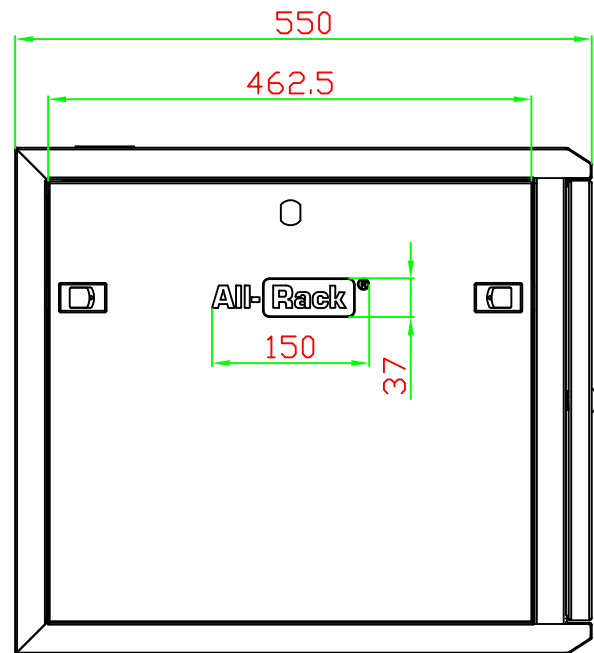

All-Rack™

9U 600MM (W) X 550MM (D)

Allrack wall mounted racks and cabinets are designed to be your perfect solution for all your rack mountable equipment. Available in 4 depths, 300mm, 450mm, 550mm, and 600mm and ideal for small network installations where floor space doesn't allow for a floor standing Server Cabinet. This product is perfect for a single person installation with easy fixing holes. All ALL-RACK wall cabinets have removable and lockable side panels for easy access and security. All cabinets are available in assembled form.

Specification

Partcode: CAB9WB550GY

Useable Depth: 410mm

Colour: Grey RAL7035

Loading capacity: 40kg

Doors: 180 Degrees opening angle & can be mounted on left or right hand side with simple spring latch.

Security: Lockable Doors and side Panels