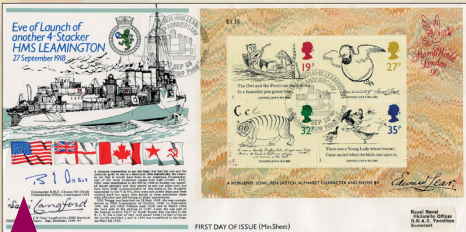

FC4089F £25

1988 Edward Lear miniature sheet, Launch of HMS Leamington Official cover.