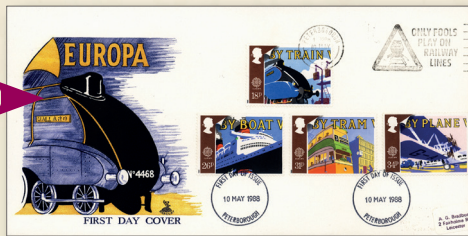

## 1988 TRANSPORT

**FC4085H £25**

Only Fools Play on Railway Lines slogan.

**FC4085VA £15**

Berkhampstead Accounts CDS.

**FC4085R £30**

19th Century Post Box Discovery Spilsby official.

**FC4085WB £20**